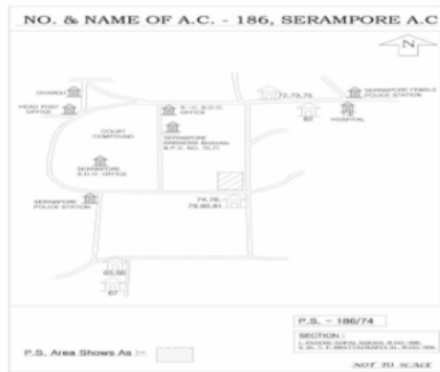

Nazri Naksha

Google Map View

Polling Station Building Front View

Polling Station Front View

Cad View

Key MAP View