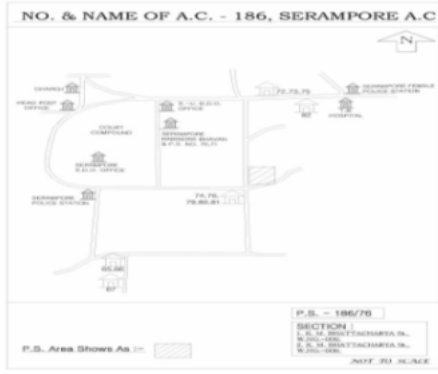

Nazri Naksha

Google Map View