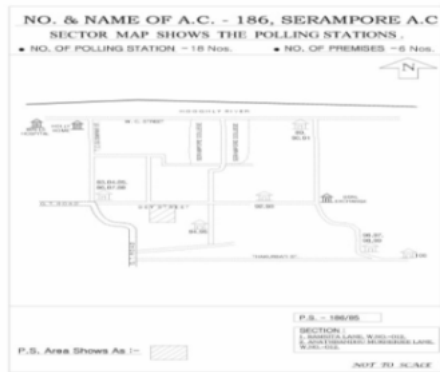

Nazri Naksha

Google Map View

Polling Station Building Front View

Polling Station Front View

Cad View

Key MAP View