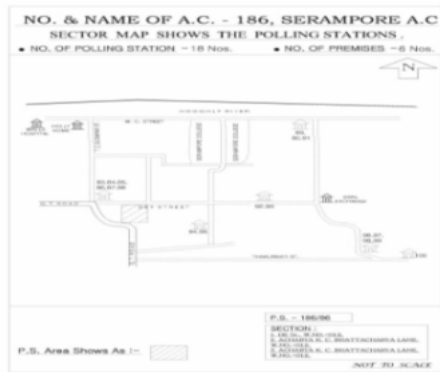

Nazri Naksha

Google Map View

Polling Station Building Front View

Polling Station Front View

Cad View

Key MAP View