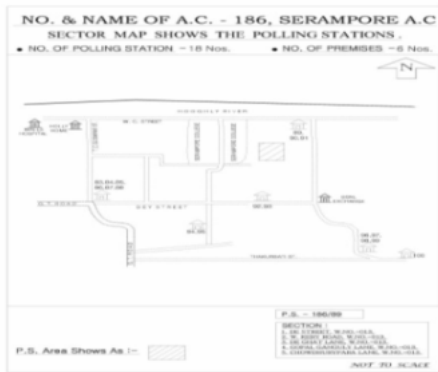

Nazri Naksha

Google Map View

Polling Station Building Front View

Polling Station Front View

Cad View

Key MAP View