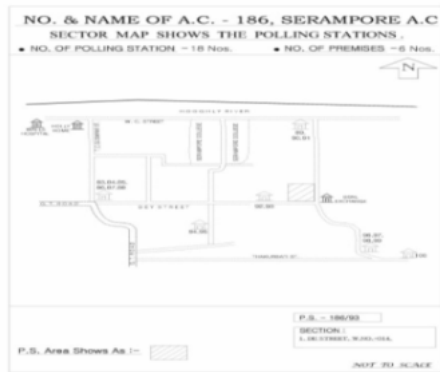

Nazri Naksha

Google Map View

Polling Station Building Front View

Polling Station Front View

Cad View

Key MAP View