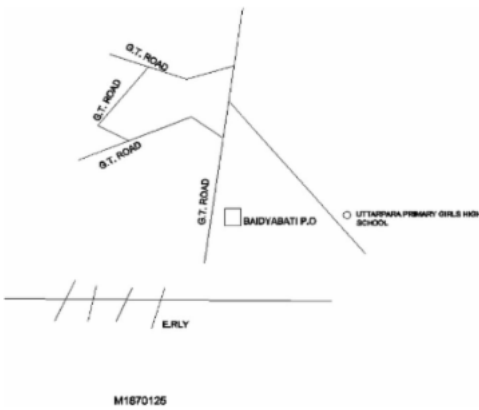

Nazri Naksha

Google Map View

Polling Station Building Front View

Polling Station Front View

Cad View

Key MAP View