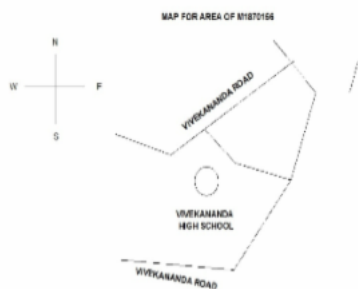

Nazri Naksha

Google Map View

Polling Station Building Front View

Polling Station Front View

Cad View

Key MAP View