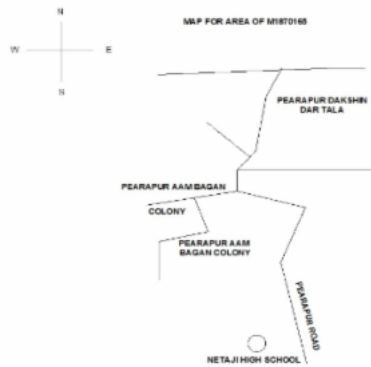

Nazri Naksha

Google Map View

Polling Station Building Front View

Polling Station Front View

Cad View

Key MAP View