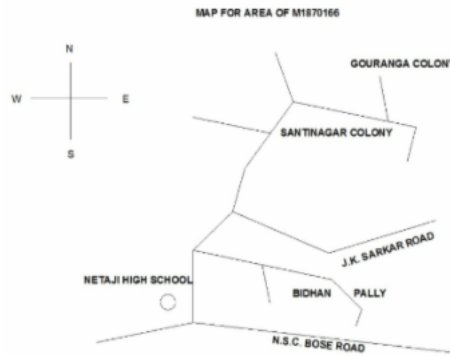

Nazri Naksha

Google Map View

Polling Station Building Front View

Polling Station Front View

Cad View

Key MAP View