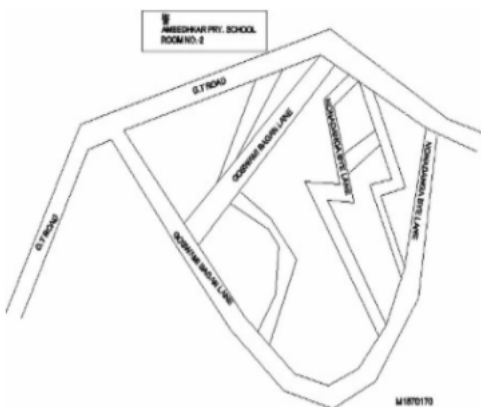

Nazri Naksha

Google Map View

Polling Station Building Front View

Polling Station Front View

Cad View

Key MAP View