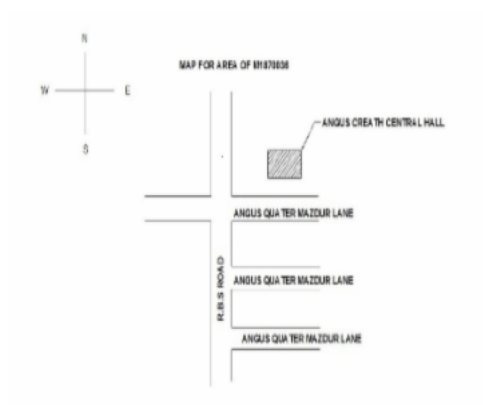

Nazri Naksha

Google Map View

Polling Station Building Front View

Polling Station Front View

Cad View

Key MAP View