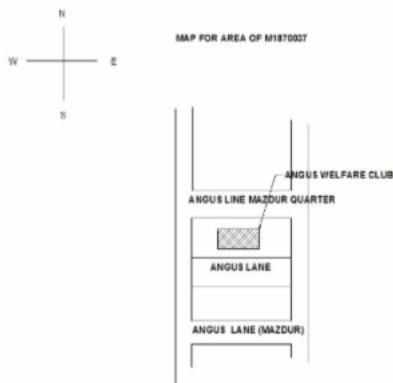

Nazri Naksha

Google Map View

Polling Station Building Front View

Polling Station Front View

Cad View

Key MAP View