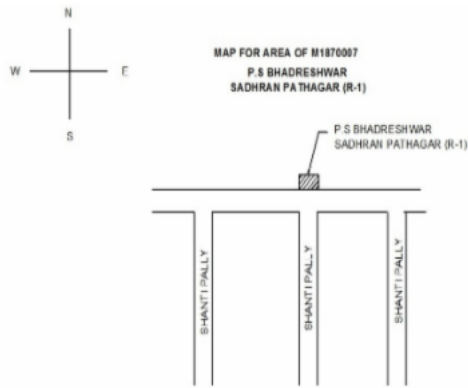

Nazri Naksha

Google Map View

Polling Station Building Front View

Polling Station Front View

Cad View

Key MAP View