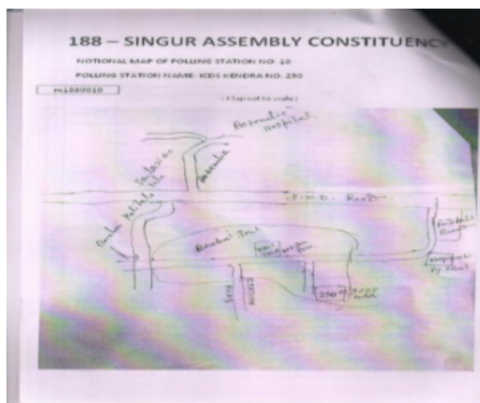

Nazri Naksha

Google Map View

Polling Station Building Front View

Polling Station Front View

Cad View

Key MAP View