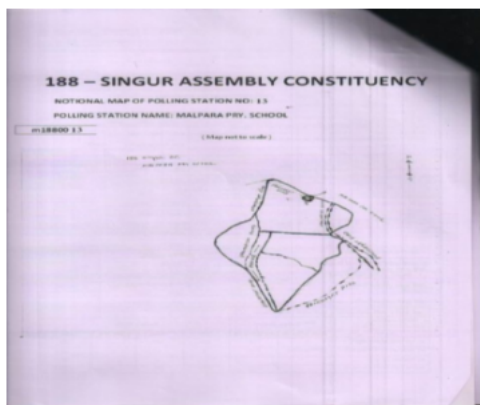

Nazri Naksha

Google Map View

Polling Station Building Front View

Polling Station Front View

Cad View

Key MAP View