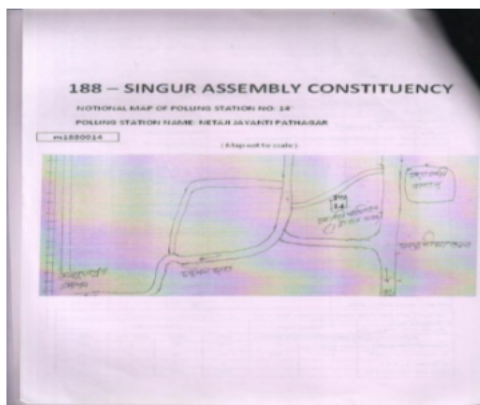

Nazri Naksha

Google Map View

Polling Station Building Front View

Polling Station Front View

Cad View

Key MAP View