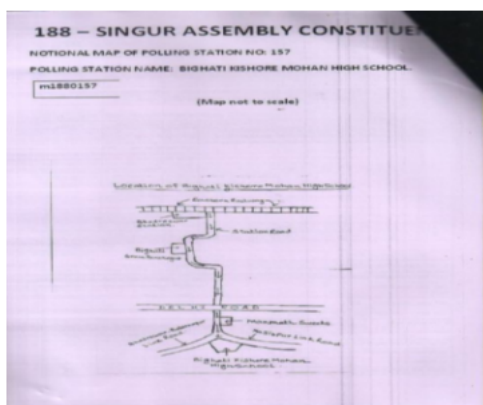

Nazri Naksha

Google Map View

Polling Station Building Front View

Polling Station Front View

Cad View

Key MAP View