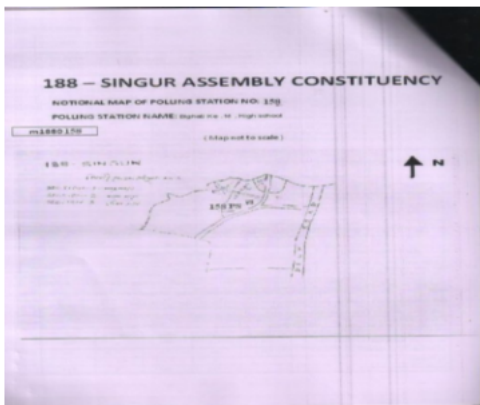

Nazri Naksha

Google Map View

Polling Station Building Front View

Polling Station Front View

Cad View

Key MAP View