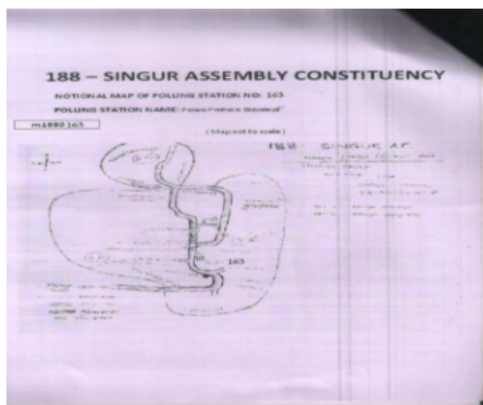

Nazri Naksha

Google Map View

Polling Station Building Front View

Polling Station Front View

Cad View

Key MAP View