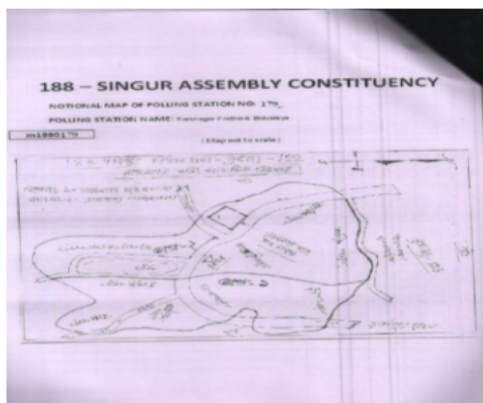

Nazri Naksha

Google Map View

Polling Station Building Front View

Polling Station Front View

Cad View

Key MAP View