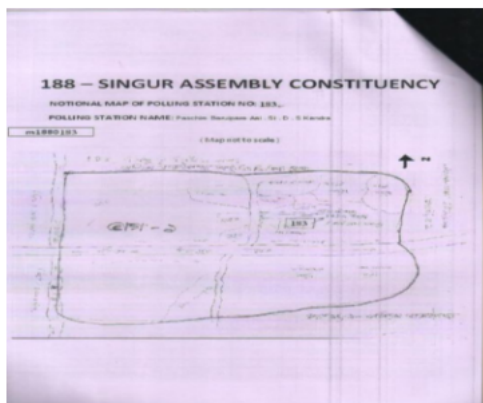

Nazri Naksha

Google Map View