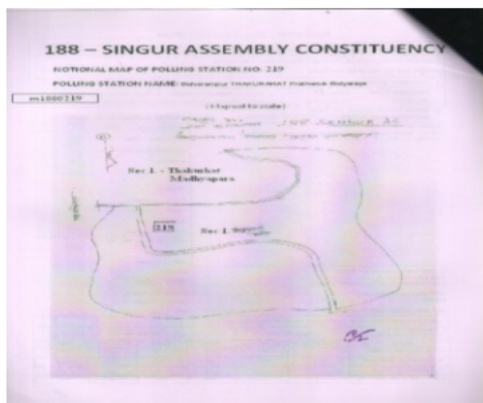

Nazri Naksha

Google Map View