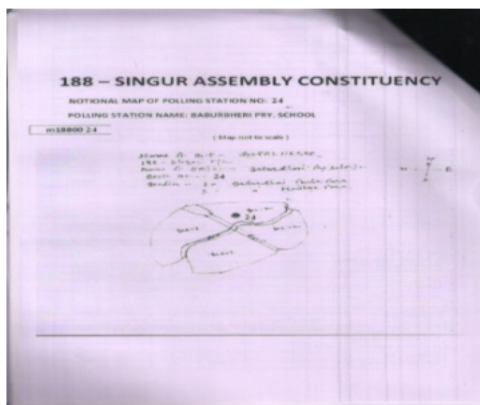

Nazri Naksha

Google Map View

Polling Station Building Front View

Polling Station Front View

Cad View

Key MAP View