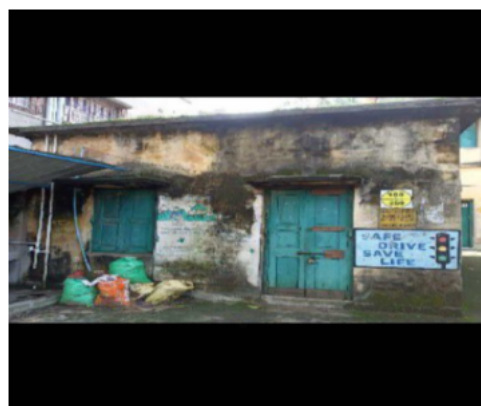

Polling Station Front View