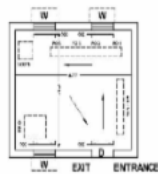

Cad View

DISTRICT - HOOGHLY
ASSEMBLY CONSTITUENCY - 188, SINGUR
PS NO & NAME - 358, BEGAMPUR AMRITMOYE BALIKA PRATHOMIK VIDYALAY ROOM NO-1