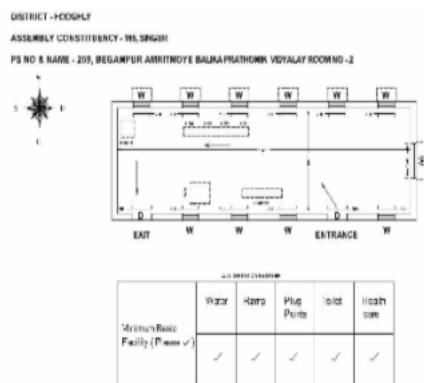

Nazri Naksha

Google Map View

Polling Station Building Front View

Polling Station Front View

Cad View

Key MAP View