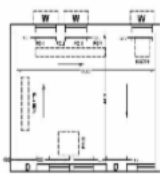

Cad View

DISTRICT - HOOGHLY
ASSEMBLY CONSTITUENCY - 188, SINGUR
PS NO & NAME - 275, PANCHGHARA KALITALA OBOROHK PRATHOMK VEYALAY ROOM NO-2

	Water	Ramp	Plug Point	Toilet	Health care
Min 2000 Basic Fac. By (Phase ✓)	✓	✓	✓	✓	✓