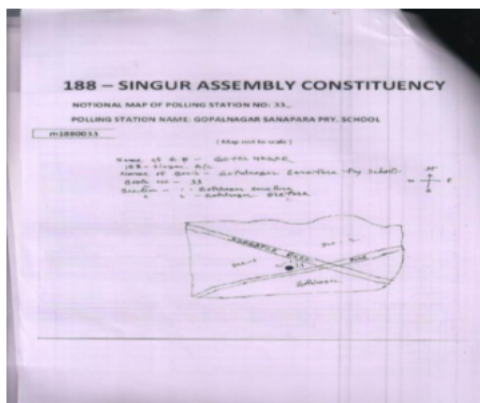

Polling Station Building Front View

Polling Station Front View

Cad View