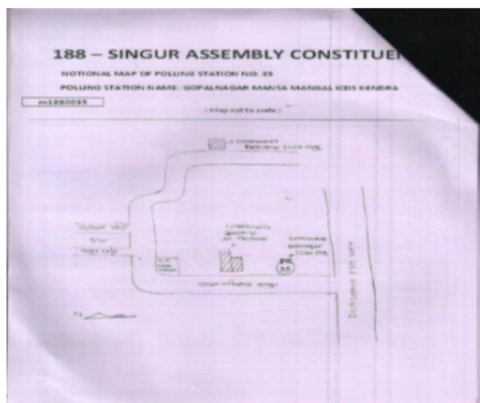

Nazri Naksha

Google Map View