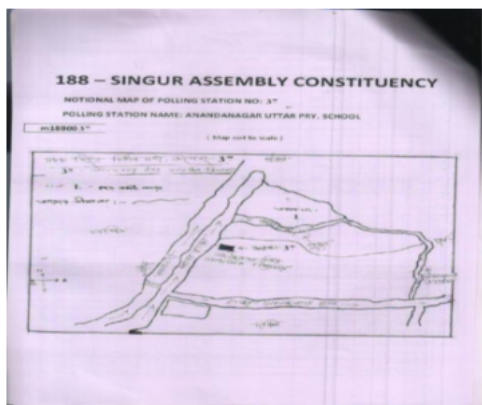

Nazri Naksha

Google Map View

Polling Station Building Front View

Polling Station Front View

Cad View

Key MAP View