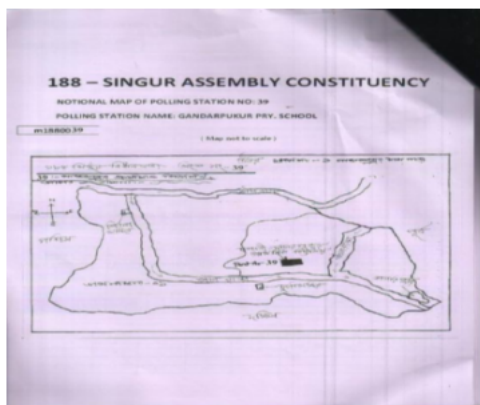

Nazri Naksha

Google Map View

Polling Station Building Front View

Polling Station Front View

Cad View

Key MAP View