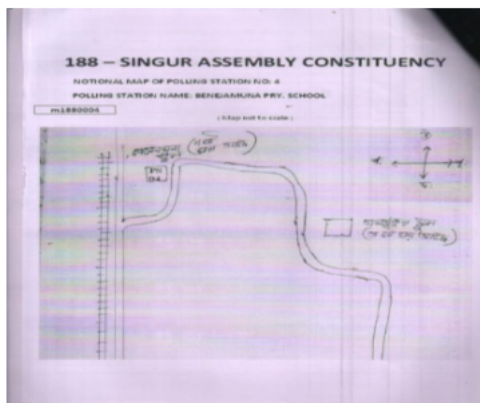

Nazri Naksha

Google Map View