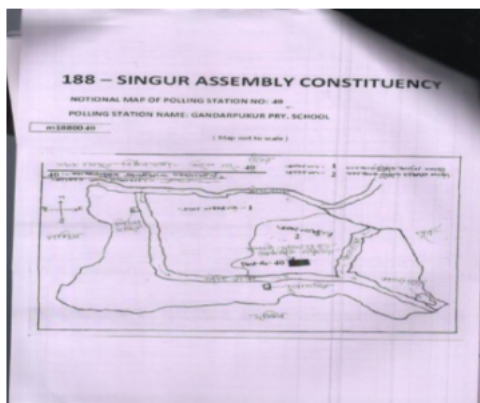

Nazri Naksha

Google Map View

Polling Station Building Front View

Polling Station Front View

Cad View

Key MAP View