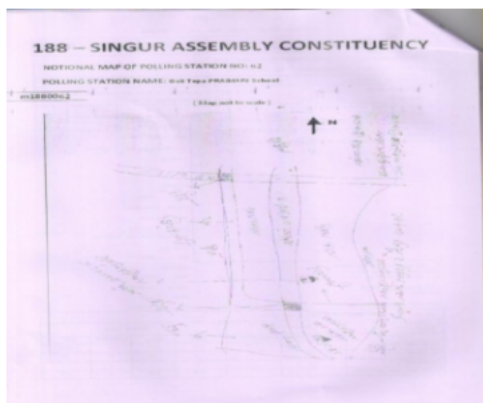

Nazri Naksha

Google Map View

Polling Station Building Front View

Polling Station Front View

Cad View

Key MAP View