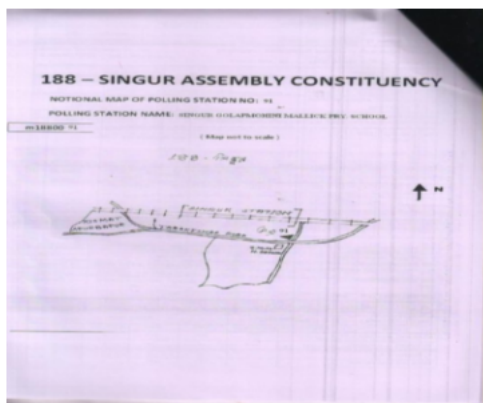

Polling Station Building Front View

Polling Station Front View

Cad View