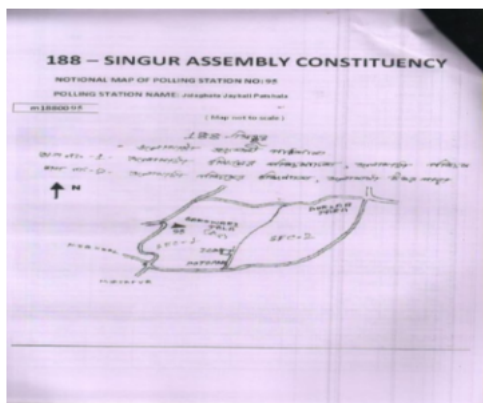

Nazri Naksha

Google Map View

Polling Station Building Front View

Polling Station Front View

Cad View

Key MAP View