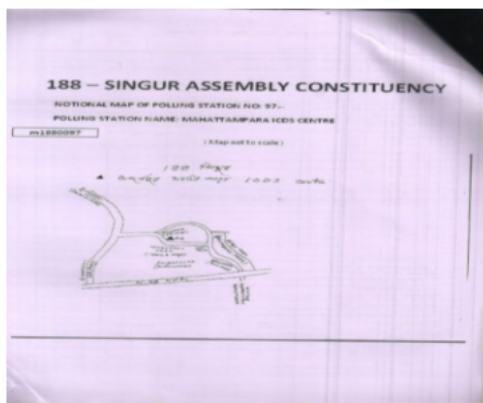

Nazri Naksha

Google Map View

Polling Station Building Front View

Polling Station Front View

Cad View

Key MAP View