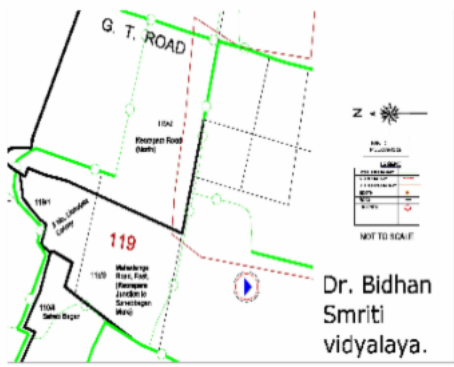

Nazri Naksha

Google Map View