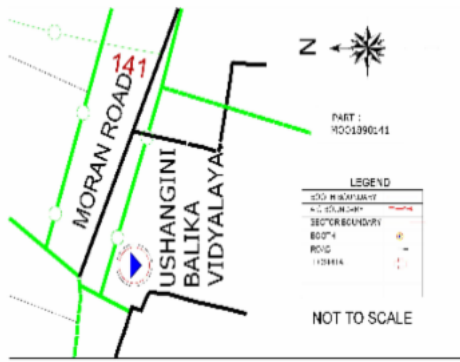

Nazri Naksha

Google Map View