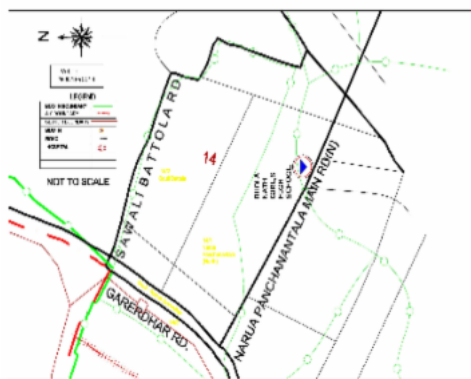

Polling Station Building Front View

Nazri Naksha