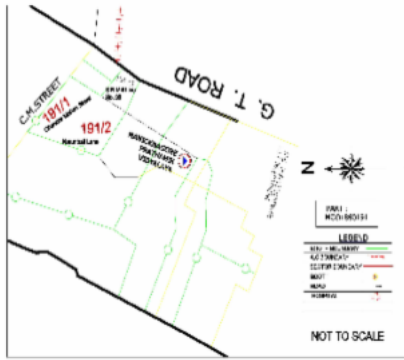

Polling Station Building Front View

Nazri Naksha