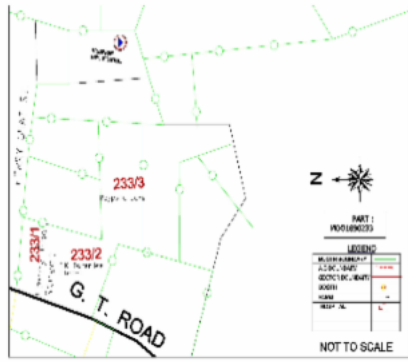

Polling Station Building Front View

Nazri Naksha