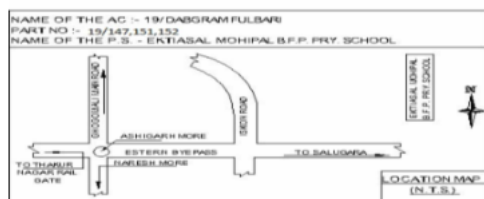

Nazri Naksha

Google Map View