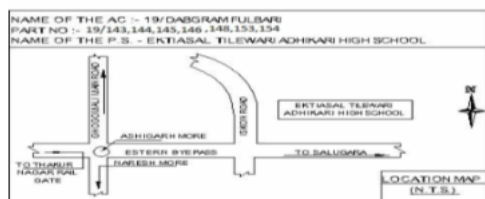

Nazri Naksha

Google Map View