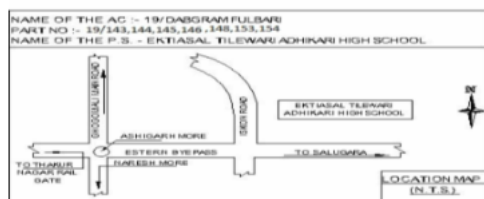

Nazri Naksha

Google Map View