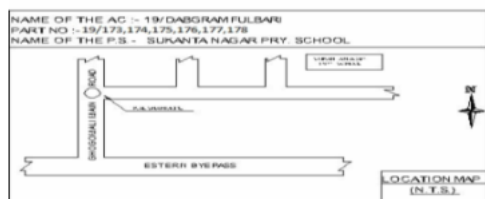

Nazri Naksha

Google Map View