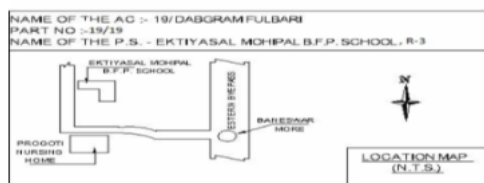

Nazri Naksha

Google Map View