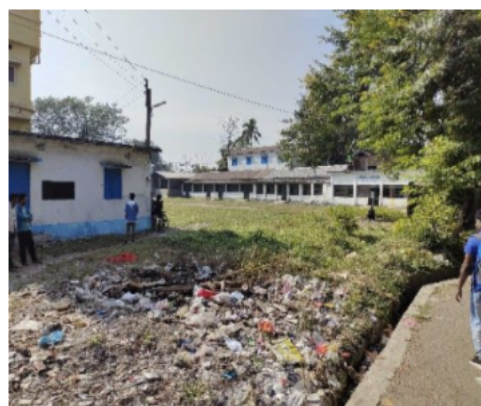

Polling Station Front View