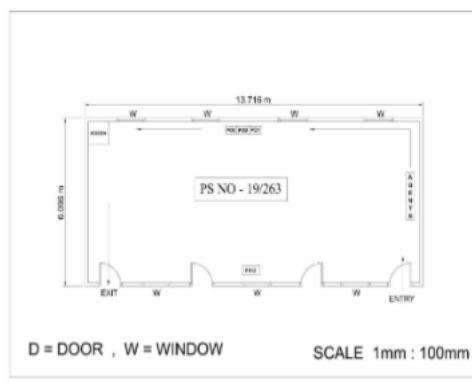

Nazri Naksha

Google Map View

Polling Station Building Front View

Polling Station Front View

Cad View

Key MAP View