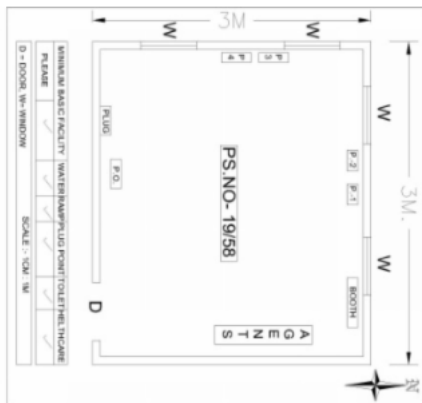

Nazri Naksha

Google Map View

Polling Station Building Front View

Polling Station Front View

Cad View

Key MAP View